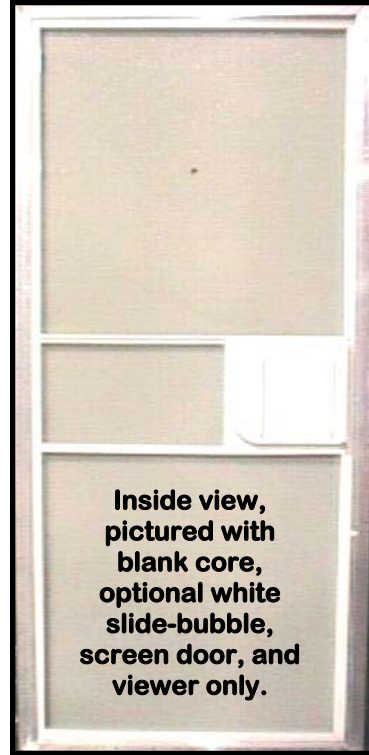

# RV DOORS WITH SQUARED CORNERS

Doors

Outside view, right-hinged door pictured with optional window, knob lock, and mill frame.

## Series 5050 Combination Door

\* For travel trailers, motor-homes, or mobile homes. \*Damage resistant fiberglass interior and exterior.  
 \*Precision one-piece aluminum frame is pre-squared and ready for installation.  
 \*Extruded hinges with stainless steel bushings and full-length hinge pin provide sturdy core to frame connection. Complies with DOT FMVSS 206 and CMVSS 206. \*Extruded aluminum screen door frame is designed to withstand heavy use. \*Large molded slide-bubble glides easily and gives ready access to lock area. \*Patented "Bullet-Latch" secures the screen door to the primary door and frame.

### Call Sizes Available:

Width Options: 22", 24", 26", 28", 30", 32", 34", 36"  
 Height Options: 68", 70", 72", 74", 76", 78", 80"

### Standard Features:

\*Right-Hand (hinges on right looking from outside). \*White on White Core. \*Full Size Mill Finish Screen Door. \*Chrome Knob by Lever Lockset. \*Mill Finish Frame with black slide bubble. Butyl tape and screws are not included. *Contact us for pricing or see our website at [www.randgsupply.com](http://www.randgsupply.com)*