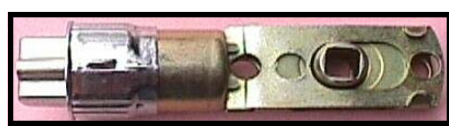

## Combination Exterior Lockset/ Deadbolt (Keyed-Alike)

\*Adjustable 2 3/8" - 2 3/4" plunger with both locksets. Same key operates both locksets. Key by latch deadbolt.

**83000- Chrome Finish**    **83000-BR- Polished Brass**

## Exterior Locksets Complete- Uniquely Keyed

◀ **84091- Chrome**  
◀ **84099- Chrome without plunger**  
**84091-BR -Polished Brass** ▶

## Deadbolt Lockset (Key x Thumb Latch)

\*Random-keyed.  
◀ **84093- Chrome Finish**  
**84093-BR- Brass** ▶

◀ **84093-D-**  
Double  
Cylinder  
Deadbolt  
Lock- Chrome

## ◀ Keyless Deadbolt Locksets w/Exterior Access Plate

\*Interior thumb lever operates bolt from inside only. Drive-in Plunger. Meets government regulations for rental units.  
◀ **84071- Stainless Steel/ Chrome Finish.**  
**84071-BR- Brass Finish**  
\*by request