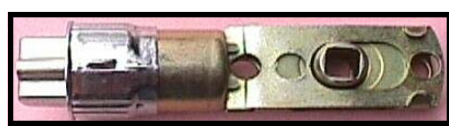

Doors

EXTERIOR DOOR LOCKSETS

Combination Exterior Lockset/ Deadbolt (Keyed-Alike)

*Adjustable 2 3/8" - 2 3/4" plunger with both locksets. Same key operates both locksets. Key by latch deadbolt.

83000- Chrome Finish   **83000-BR- Polished Brass**

▲ **84091-LC**
Lever x Lever
Exterior
Keyed Lockset -
Chrome

Exterior Locksets Complete- Uniquely Keyed

◀ **84091- Chrome**
◀ **84099- Chrome without plunger**
84091-BR -Polished Brass ▶

Deadbolt Lockset (Key x Thumb Latch)

*Random-keyed.
◀ **84093- Chrome Finish**
84093-BR- Brass ▶

◀ **84093-D-**
Double
Cylinder
Deadbolt
Lock- Chrome

◀ Keyless Deadbolt Locksets w/Exterior Access Plate

*Interior thumb lever operates bolt from inside only. Drive-in Plunger. Meets government regulations for rental units.
◀ **84071- Stainless Steel/ Chrome Finish.**
84071-BR- Brass Finish
*by request

▲ **84100- Drive-In Plunger for Exterior Lockset - Fits 2 3/8" - 2 3/4"**
84092- Drive-In Plunger- 2 3/4" only for Exterior Lockset

"Master-Keying available for communities"

▲ **84100-DB** ▶
Adjustable Drive-In Plunger for Deadbolt Lockset - 2 3/8" - 2 3/4"