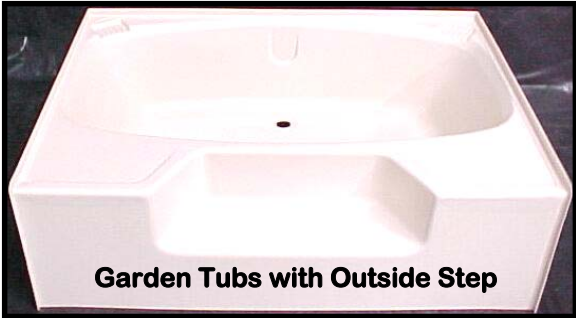

GARDEN BATHTUBS

Garden Tubs with Outside Step

▲ *Available in 40" x 54", 40" x 60", and 46" x 60" sizes. Available in standard thickness (.242 mm) or heavy gauge (.265 mm).
 *Available in Permalux, with a smooth, glossier finish (white only).
 *Available with whirlpool jets installed.

About our Garden Tubs
 *Support legs and installation instructions included.
 *Drain hole measures 2" wide.
 *Our garden tubs measure from 17" to 19 1/2" in height from floor to top of tub, not including the 1" mounting flange. The bowl itself is 13-15" deep. The tub sits on a sturdy 4" high slab of Styrofoam.
 *All tubs available in white, some in almond.
 *Drain in the center.
 *Composed of ABS Plastic with textured calves grain.

Garden Tubs Without Step- 40" x 60"

▲ Available with whirlpool jets installed. Available in standard thickness (.242 mm) or heavy gauge thickness (.265 mm). 40" x 60" White Only.

▲ Garden Tubs Without Step- 40" x 54"