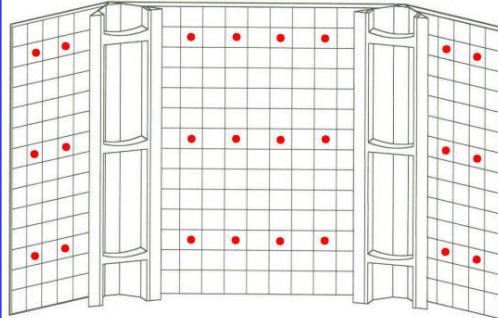

BATHTUB SURROUND ADHESIVES

▲ **38091**- Heavy Duty Adhesive
*10.6 oz. Cartridge- All-purpose general construction adhesive. Adheres to wood, masonry, concrete and plastic.

◀ Plastic Rivets for Wall Surround
39013- Almond
39013-W- White
*Holds wall surrounds securely to drywall. 24 rivets recommended per surround.

A suggested pattern for where to evenly place rivets

◀ **99005**
"Sta-Put Spray Adhesive
*16 Oz.- Multi-purpose adhesive for belly paper, tub and shower enclosures, carpet, etc.

▶ **99005-RCD**
"RCD #52" Spray Adhesive-16 Oz. Aerosol Can

*Available in white only.
*Composed of ABS Plastic with textured calves-grain *Available in Heavy Gauge (.265 mm) only.
*Tub Drain on right side, drain hole measures 2" wide. *Shower Drain in center, drain hole measures 3 1/4".