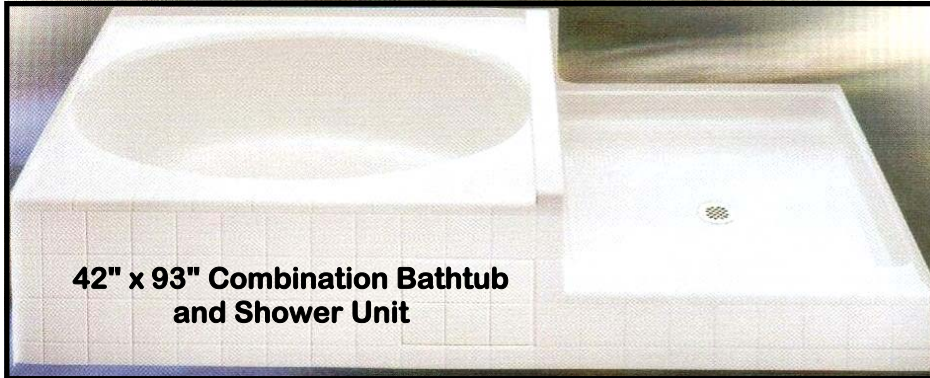

A suggested pattern for where to evenly place rivets

◀ **99005**
"Sta-Put Spray Adhesive
*16 Oz.- Multi-purpose adhesive for belly paper, tub and shower enclosures, carpet, etc.

▶ **99005-RCD**
"RCD #52" Spray Adhesive-16 Oz. Aerosol Can

▲ Replacement Caddies for Caddy Surround
39004-Almond
39005-White
*Sold by the pair. 58" Tall

Plumbing

TUB/SHOWER COMBO UNITS

42" x 93" Combination Bathtub and Shower Unit

▲ **38044-PX**- Tub/Shower Unit with Permalux Finish
38044-WPX- Tub/Shower Unit with Permalux Finish and Whirlpool Jets
We are sorry but there is not a wall surround available for this item.

*Available in white only.
*Composed of ABS Plastic with textured calves-grain *Available in Heavy Gauge (.265 mm) only.
*Tub Drain on right side, drain hole measures 2" wide. *Shower Drain in center, drain hole measures 3 1/4".