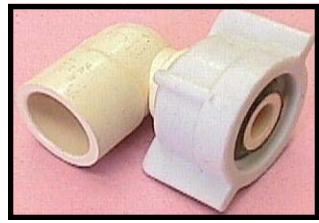

# FAUCET CONNECTIONS

◀ **Faucet Riser Connections**  
 1/2" FPT x 1/2" FPT  
**22320**- 12" Length  
**22321**- 20" Length

◀ **24309**- Faucet Connection Complete- 1/2" Brass/Pex Barb x 1/2" Female Pipe Thread

◀ **22309**- 1/2" CPVC Faucet Swivel Connection

◀ **Brass/Pex Swivel Elbow**  
**24324**- 1/2" Barb x 1/2" FPT

**22324**- 1/2" CPVC Swivel Elbow ▶

◀ **24310**- 1/2" Brass/Pex Straight Stop Valve

◀ **22310**- 1/2" CPVC Stop Valve

▲ **Flair-It Straight (In-Line) Stop Valve**  
**02880**- 1/2" x 1/2"  
**02886**- 3/4" x 3/4"

▲ **Flair-It Swivel Faucet Connection**  
**02873**- 1/2" x 1/2" FPT  
**02874**- 3/8" x 1/2" FPT

▲ **02889**  
 1/2" x 1/2" MPT Flair-It Stop Valve

◀ **02435**- 1/2" Saniprene Swivel Seal for Flair-It Fittings

Plumbing