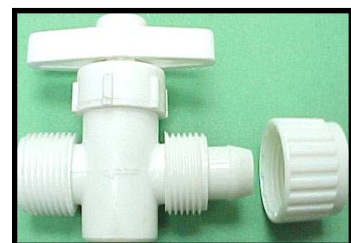

# FAUCET CONNECTIONS

◀ **Faucet Riser Connections**  
 1/2" FPT x 1/2" FPT  
**22320**- 12" Length  
**22321**- 20" Length

◀ **24309**- Faucet Connection Complete- 1/2" Brass/Pex Barb x 1/2" Female Pipe Thread

◀ **22309**- 1/2" CPVC Faucet Swivel Connection

◀ **Brass/Pex Swivel Elbow**  
**24324**- 1/2" Barb x 1/2" FPT

**22324**- 1/2" CPVC Swivel Elbow ▶

◀ **24310**- 1/2" Brass/Pex Straight Stop Valve

◀ **22310**- 1/2" CPVC Stop Valve

▲ **Flair-It Straight (In-Line) Stop Valve**  
**02880**- 1/2" x 1/2"  
**02886**- 3/4" x 3/4"

▲ **Flair-It Swivel Faucet Connection**  
**02873**- 1/2" x 1/2" FPT  
**02874**- 3/8" x 1/2" FPT

▲ **02889**  
 1/2" x 1/2" MPT Flair-It Stop Valve

◀ **02435**- 1/2" Saniprene Swivel Seal for Flair-It Fittings

Plumbing