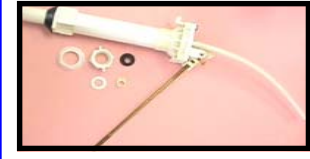

# TOILETS AND ACCESSORIES

◀ **30058**- The Complete Toilet- White only  
 \*Everything in one box, ready to install- Includes matching bowl and tank, toilet seat, wax ring, bolt caps and instructions- features 2" trap-way for silent performance- low water consumption 1.6 GPF- 3 year warranty. Overall dimensions front to back 27", rough out dimension- 12"

◀ **30062-F**- Fluid-Master Ball Cock Assembly (400 Series)

▲ **30062**- Standard Ball Cock Assembly

◀ **30062-FW** - Replacement Rubber Disc for Fluid-Master Ball Cock

◀ **30065**- Plastic Flush Valve \*Replacement rubber flapper not included.

**30070** ▶ Metal Tank Flush Lever

◀ **22313**- 12" Toilet Riser Connection- \*1/2" Female Pipe Thread x Ball Cock Thread.

▲ **30060** Closet Bolt for Floor Flange  
 Sold each. Heavy-duty. Includes nut and washer.