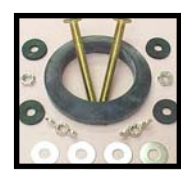

**30070** ▶ Metal Tank Flush Lever

◀ **22313**- 12" Toilet Riser Connection- \*1/2" Female Pipe Thread x Ball Cock Thread.

▲ **30060** Closet Bolt for Floor Flange  
 Sold each. Heavy-duty. Includes nut and washer.

▲ **30073**- Tank to Bowl Rubber Gasket

▲ **30072**- Tank to Bowl Bolts (Pair)

▲ **30069**- Tank to Bowl Bolt and Gasket Set

▲ **30075**- Toilet Tissue Holder (Exposed Screw)

▲ **30063** Wax Ring

▲ **30064**- Wax Ring with Flange

◀ **30076** Replacement Roller for Tissue Holder (Plastic, spring-loaded)

**30061**- Universal Replacement Rubber Flapper and Chain ▶

◀ **30061-KR**- "Korky Red" Replacement Rubber Flush Valve Flapper

▲ **30071** Plastic Float Ball