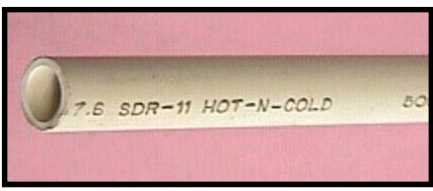

CPVC PIPE AND FITTINGS

▲ CPVC Pipe- 10' Length
22299- 1/2" **22300**- 3/4"

▲**22310**- 1/2" Stop Valve
22311- 3/4" Stop Valve

▲**22303**- 1/2" Elbow
22304- 3/4" Elbow

▲ Faucet Riser Connections
 1/2" FPT x 1/2" FPT
22320- 12" Length
22321- 20" Length

▲ **22305**- 1/2" Tee
22306- 3/4" Tee

▲**22324**
 1/2" Swivel Elbow

▲ **22313**- 12" Toilet Riser Connection- 1/2" FPT x Ballcock Thread

▲**22301**- 1/2" Coupling
22312- 3/4" Coupling

▲ **22314**- 1/2" Male Adapter
22315- 3/4" Male Adapter