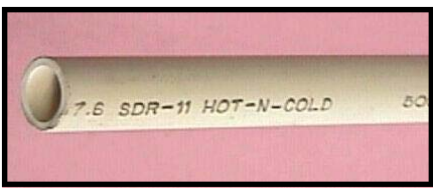

CPVC PIPE AND FITTINGS

▲ CPVC Pipe- 10' Length
22299- 1/2" **22300**- 3/4"

▲ **22310**- 1/2" Stop Valve
22311- 3/4" Stop Valve

▲ **22303**- 1/2" Elbow
22304- 3/4" Elbow

▲ Faucet Riser Connections
 1/2" FPT x 1/2" FPT
22320- 12" Length
22321- 20" Length

▲ **22305**- 1/2" Tee
22306- 3/4" Tee

▲ **22324**
 1/2" Swivel Elbow

▲ **22313**- 12" Toilet Riser Connection- 1/2" FPT x Ballcock Thread

▲ **22301**- 1/2" Coupling
22312- 3/4" Coupling

▲ **22314**- 1/2" Male Adapter
22315- 3/4" Male Adapter