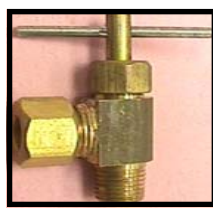

69401 ▼
Dryer Cord Receptacle
*Surface mount / Black Finish.

▲ **69402- 4 Prong Dryer Cord**

69716-VC ▶
Vent Kit Cover for Vinyl Siding

Appliance Items

REFRIGERATOR RELATED ITEMS

◀ **02834- Plastic Icemaker Tee**
*1/2" x 1/2" x 1/8" FIP

▲ **02871- Plastic Icemaker Adapter**
*1/2" x 1/8" FIP

▲ **02880- Plastic Straight Stop Valve**
*1/2" x 1/2"

▲ **02920**
Flair-It Compression Needle Valve

▲ **02820- Plastic Tee**
*1/2" x 1/2" x 1/2"