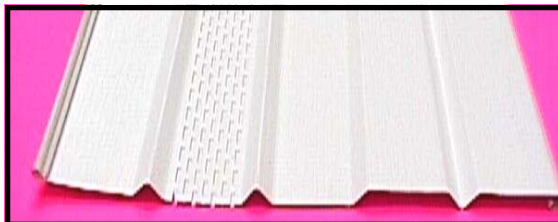

ECONOMY VINYL SKIRTING

Vented Panels

***Carton Quantity: 12 pieces. Panels are 140" Tall x 16" Wide. Panels can be sold singularly or by the carton!
Solid panels available upon request.**

▲ Trim Kits

***Includes 15 pieces each of Top Back, Top Front, and Ground Channel. Ground Spikes and screws not included. Enough trim to cover up to 165 lineal feet.**

**70380-E- Grey 70360-E- White
70390-E- Tan 70400-E- Sand**

**70304-E- Sand 70307-E- Tan
70350-E- Grey 70330-E- White
70320-E- Clay**

(Clay Trim available in Lifetime only, see next page)

Exterior Refurb

**◀ Top Back Rail- 11' Length
70345-E- Grey
70355-E- White
70375-E- Tan
70401-E- Sand**

**Top Front Rail- 11' Length ▶
70346-E- Grey
70356-E- White
70376-E- Tan
70402-E- Sand**

**Weed-Eater Guard
(It's actually a Top Front Rail Upside-Down, but it works!) ▼**

Snaps in ground channel, provides extra 4" of protection from weed trimmers- 11' length.

**70346- Grey
70356- White
70376- Tan
70402- Sand
70326- Clay**

**▲ Ground Channel-11' length
70347-E- Grey
70357-E- White
70377-E- Tan
70403-E- Sand**