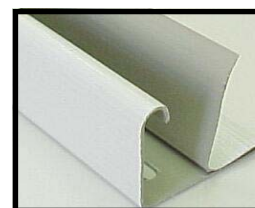

ECONOMY VINYL SKIRTING

Vented Panels

***Carton Quantity: 12 pieces. Panels are 140" Tall x 16" Wide. Panels can be sold singularly or by the carton!
Solid panels available upon request.**

▲ Trim Kits

***Includes 15 pieces each of Top Back, Top Front, and Ground Channel. Ground Spikes and screws not included. Enough trim to cover up to 165 lineal feet.**

**70380-E- Grey 70360-E- White
70390-E- Tan 70400-E- Sand**

**70304-E- Sand 70307-E- Tan
70350-E- Grey 70330-E- White
70320-E- Clay**

(Clay Trim available in Lifetime only, see next page)

Exterior Refurb

**◀ Top Back Rail- 11' Length
70345-E- Grey
70355-E- White
70375-E- Tan
70401-E- Sand**

**Top Front Rail- 11' Length ▶
70346-E- Grey
70356-E- White
70376-E- Tan
70402-E- Sand**

**Weed-Eater Guard
(It's actually a Top Front Rail Upside-Down, but it works!) ▼**

Snaps in ground channel, provides extra 4" of protection from weed trimmers- 11' length.

**70346- Grey
70356- White
70376- Tan
70402- Sand
70326- Clay**

**▲ Ground Channel-11' length
70347-E- Grey
70357-E- White
70377-E- Tan
70403-E- Sand**