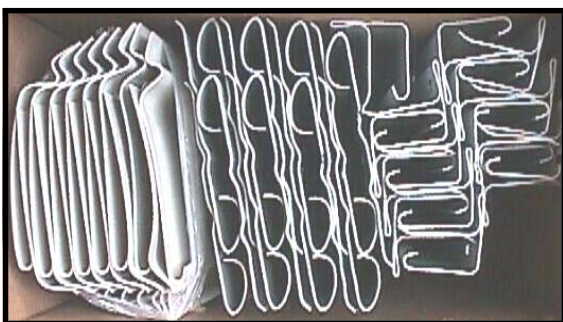

# LIFETIME VINYL SKIRTING

## Vented Panels

**\*Carton Quantity: 12 pieces. Panels are 140" Tall x 16" Wide. Panels can be sold singularly or by the carton!**

**\*Solid panels available upon request.**

## ▲ Trim Kits

**\*Includes 15 pieces each of Top Back, Top Front, and Ground Channel. Ground Spikes and screws not included. Enough trim to cover up to 165 lineal feet.**

**70322- Clay**

**70380- Grey 70360- White**