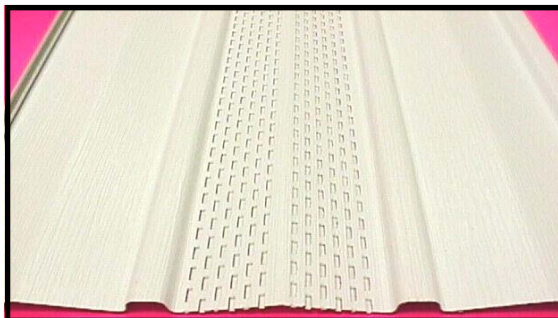

# LIFETIME VINYL SKIRTING

## Vented Panels

**\*Carton Quantity: 12 pieces. Panels are 140" Tall x 16" Wide. Panels can be sold singularly or by the carton!**

**\*Solid panels available upon request.**

## ▲ Trim Kits

**\*Includes 15 pieces each of Top Back, Top Front, and Ground Channel. Ground Spikes and screws not included. Enough trim to cover up to 165 lineal feet.**

**70322- Clay**

**70380- Grey 70360- White**

**70390- Tan 70400- Sand**

**70304- Sand 70307- Tan**  
**70350- Grey 70330- White**  
**70320- Clay**

Exterior Refurb

**Top Front Rail- 11' length ▶**

**70326- Clay**

**70346- Grey**

**70356- White**

**70376- Tan**