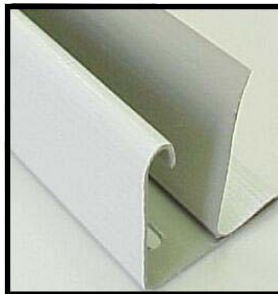

Top Back Rail-

◀ 11' length

70325- Clay

70345- Grey

70355- White

70375- Tan

70401- Sand

▲ Weed-Eater Guard ▶

(It's actually a Top Front Rail Upside-Down.) Snaps in ground channel, provides extra 4" of protection from weed trimmers- 11' length.