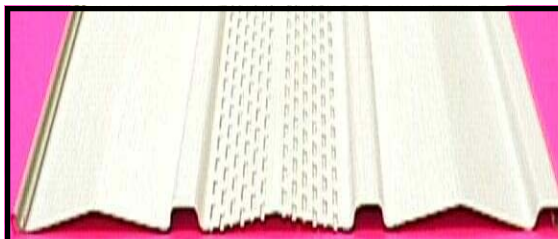

70304- Sand 70307- Tan
70350- Grey 70330- White
70320- Clay

Exterior Refurb

Top Front Rail- 11' length ▶

70326- Clay

70346- Grey

70356- White

70376- Tan

70402- Sand