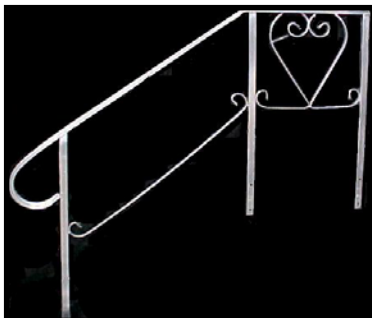

# FIBERGLASS STEP RAILINGS

Standard Handrails and Back Rails are welded aluminum and are custom-made to be bolted to our fiberglass steps. Mounting hardware included.

◀ **Deluxe Handrails and Back Rails** are shown here with steps. Hardware included with each rail. Choose the Deluxe Handrail and Back Rail option when additional safety is required. Deluxe Rails meet or exceed most OSHA and BOCA standards.

For 36" Wide Steps		
Height	Standard Rail	Deluxe Rail
24"	02224	02228
28"/ 32"	02225	02229
35"/ 40"	02226	02223
36" Back Rail	02227	Not Available
For 38" Wide Steps		
24"	02219	02220
28"/ 32"	02212	02214
38" Back Rail	02213	02215
For 48" Wide Steps		
24"	02221	02222
28"/ 32"	02230	02231
For 72" Wide Twin Steps		
28"/ 32"	02230	02231

# WOOD STEPS AND RAILINGS

◀ **02255- Angled 4-Step Wood Step (Stained)** \*31" high, 29" wide, with 15" deep platform/ landing.

**02256- Handrail for #02255 4-Step (Stained)** ▶

\*Handrails are either nailed or screwed to the side of the steps. Fasteners not included.