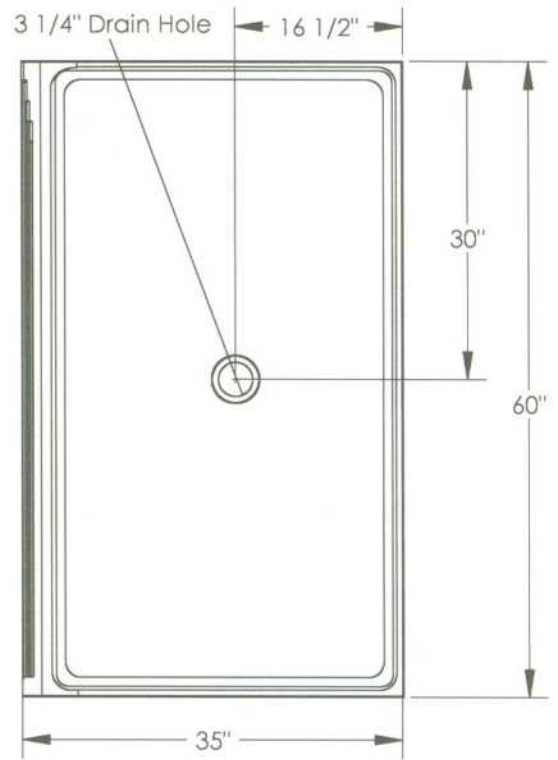

Better Bath
COMPONENTS

ISOMETRIC VIEW

TOP VIEW

6 1/4" THRESHOLD SUPPORT

3560

ALL DIAGRAMS ARE EXAMPLES ONLY

SIDE VIEW

3560
Shower Pan