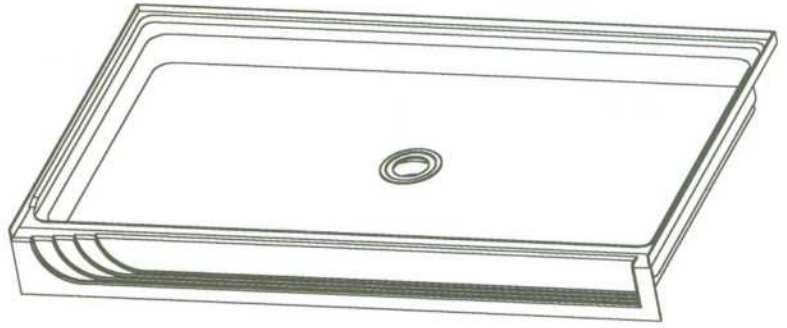

Better Bath
COMPONENTS

ISOMETRIC VIEW

TOP VIEW

6 1/4" THRESHOLD SUPPORT

3560

ALL DIAGRAMS ARE EXAMPLES ONLY

SIDE VIEW

3560
Shower Pan