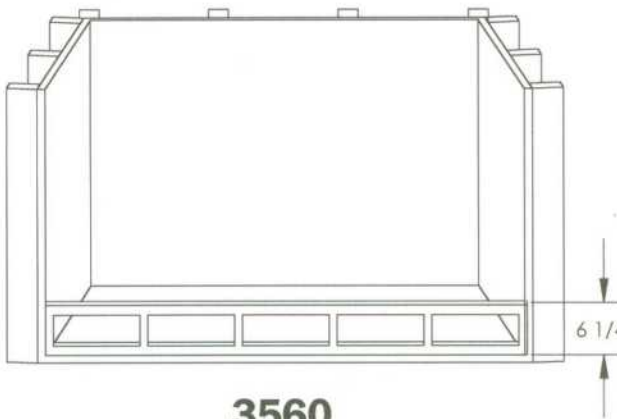

Better Bath
COMPONENTS

ISOMETRIC VIEW

TOP VIEW

6 1/4" THRESHOLD SUPPORT

3560

ALL DIAGRAMS ARE EXAMPLES ONLY

SIDE VIEW

3560
Shower Pan