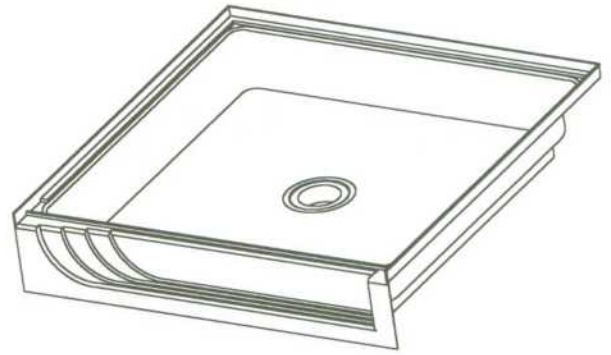

Better Bath  
COMPONENTS

ISOMETRIC VIEW

TOP VIEW

5 3/4" THRESHOLD SUPPORT

**3232**

\*\*ALL DIAGRAMS ARE EXAMPLES ONLY\*\*

SIDE VIEW

**3232**  
Shower Pan