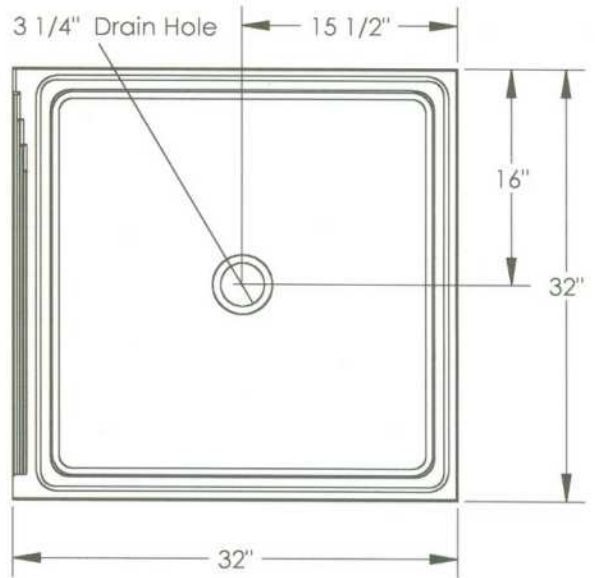

Better Bath  
COMPONENTS

ISOMETRIC VIEW

TOP VIEW

5 3/4" THRESHOLD SUPPORT

**3232**

\*\*ALL DIAGRAMS ARE EXAMPLES ONLY\*\*

SIDE VIEW

**3232**  
Shower Pan