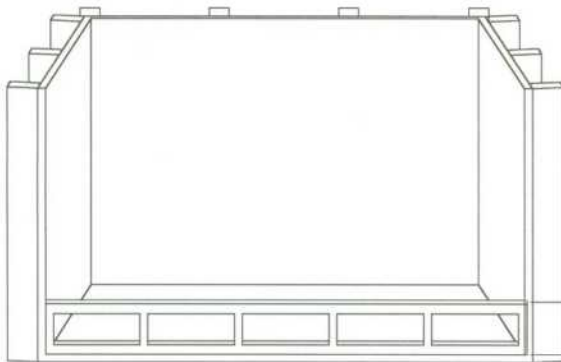

Better Bath  
COMPONENTS

ISOMETRIC VIEW

TOP VIEW

5 3/4" THRESHOLD SUPPORT

**3232**

\*\*ALL DIAGRAMS ARE EXAMPLES ONLY\*\*

SIDE VIEW

**3232**  
Shower Pan