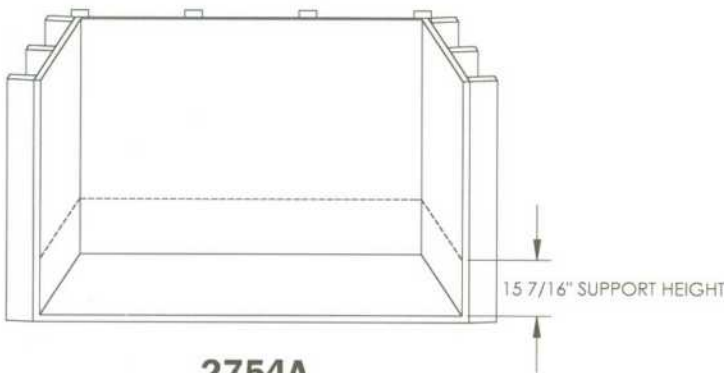

Better Bath COMPONENTS

ISOMETRIC VIEW

TOP VIEW

2754A

ALL DIAGRAMS ARE EXAMPLES ONLY

SIDE VIEW

2754A

Standard Tub