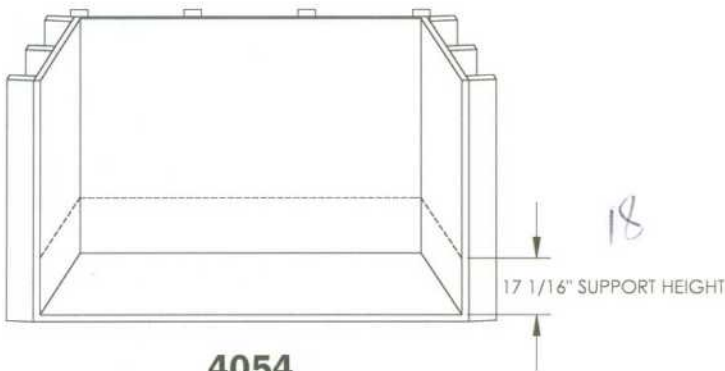

# Better Bath COMPONENTS

**ISOMETRIC VIEW**

- 1) Support blocks are permanently attached to the bottom of tub deck
- 2) (2) 16 5/16" Deck  
(2) 8 11/16" Step support legs included
- 3) Designate right-hand (RH) or left-hand (LH) pump placement when ordering whirlpool

**TOP VIEW**

**4054**

**\*\*ALL DIAGRAMS ARE EXAMPLES ONLY\*\***

**SIDE VIEW**