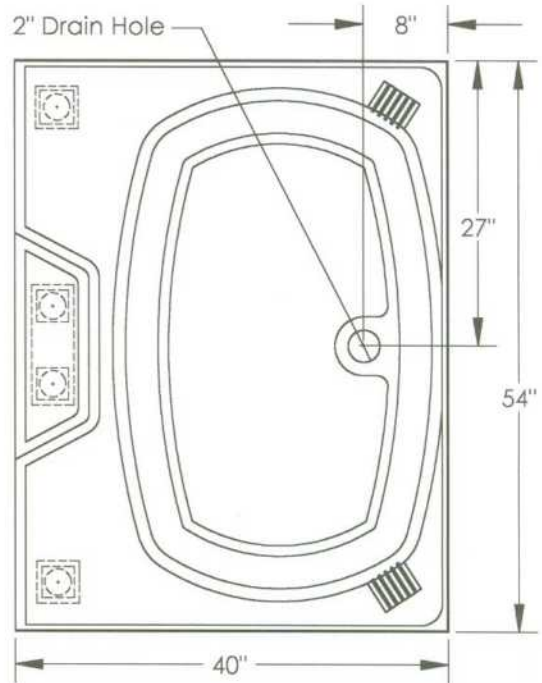

# Better Bath COMPONENTS

**ISOMETRIC VIEW**

- 1) Support blocks are permanently attached to the bottom of tub deck
- 2) (2) 16 5/16" Deck  
(2) 8 11/16" Step support legs included
- 3) Designate right-hand (RH) or left-hand (LH) pump placement when ordering whirlpool

**TOP VIEW**

**4054**

**\*\*ALL DIAGRAMS ARE EXAMPLES ONLY\*\***

**SIDE VIEW**

# 4054 Garden Tub