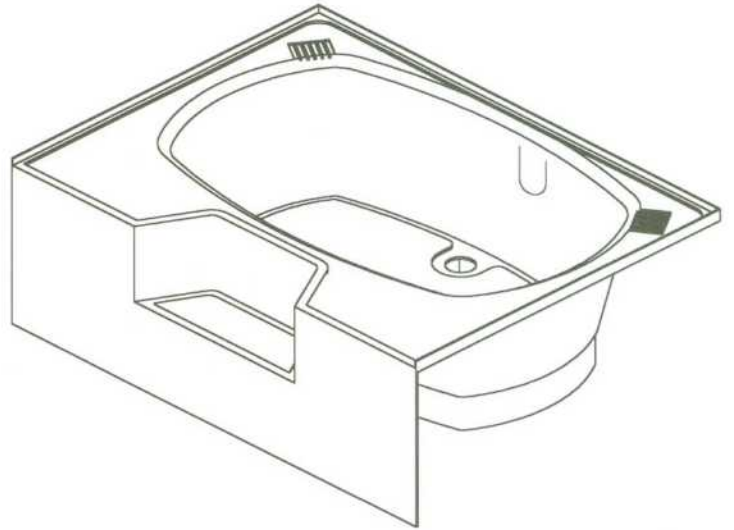

# Better Bath COMPONENTS

**ISOMETRIC VIEW**

- 1) Support blocks are permanently attached to the bottom of tub deck
- 2) (2) 16 5/16" Deck  
(2) 8 11/16" Step support legs included
- 3) Designate right-hand (RH) or left-hand (LH) pump placement when ordering whirlpool

**TOP VIEW**

**4054**

**\*\*ALL DIAGRAMS ARE EXAMPLES ONLY\*\***

**SIDE VIEW**