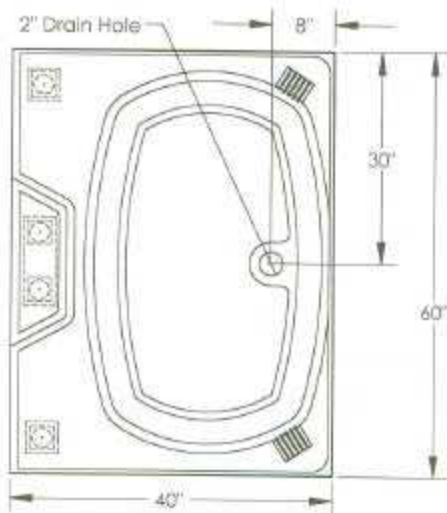

Better Bath
COMPONENTS

ISOMETRIC VIEW

- 1) Support blocks are permanently attached to the bottom of tub deck
- 2) (2) 16 5/16" Deck
(2) 8 11/16" Step
support legs included
- 3) Designate right-hand (RH) or left-hand (LH) pump placement when ordering whirlpool

TOP VIEW

4060

ALL DIAGRAMS ARE EXAMPLES ONLY

SIDE VIEW

4060
Garden Tub