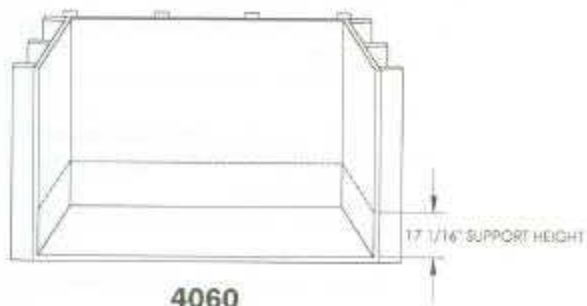

Better Bath
COMPONENTS

ISOMETRIC VIEW

- 1) Support blocks are permanently attached to the bottom of tub deck
- 2) (2) 16 5/16" Deck
(2) 8 11/16" Step
support legs included
- 3) Designate right-hand (RH) or left-hand (LH) pump placement when ordering whirlpool

TOP VIEW

4060

ALL DIAGRAMS ARE EXAMPLES ONLY

SIDE VIEW

4060
Garden Tub