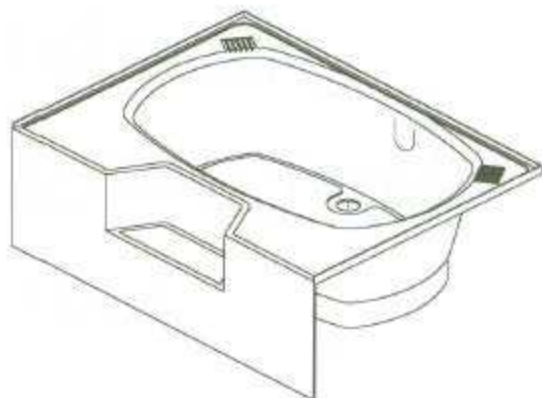

Better Bath
COMPONENTS

ISOMETRIC VIEW

- 1) Support blocks are permanently attached to the bottom of tub deck
- 2) (2) 16 5/16" Deck
(2) 8 11/16" Step
support legs included
- 3) Designate right-hand (RH) or left-hand (LH) pump placement when ordering whirlpool

TOP VIEW

4060

ALL DIAGRAMS ARE EXAMPLES ONLY

SIDE VIEW

4060
Garden Tub