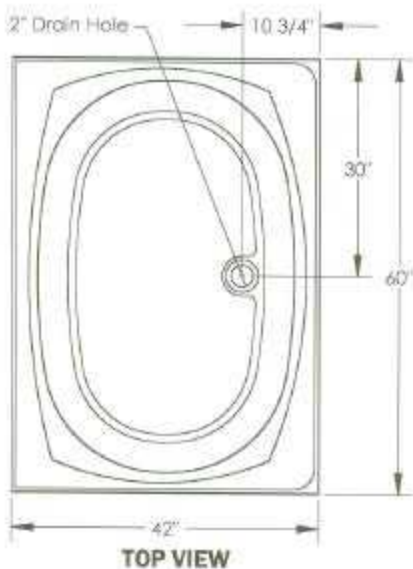

Better Bath
COMPONENTS

ISOMETRIC VIEW

- 1) Designate right-hand (RH) or left-hand (LH) pump placement when ordering whirlpool.

ALL DIAGRAMS ARE EXAMPLES ONLY

4260A
Garden Tub