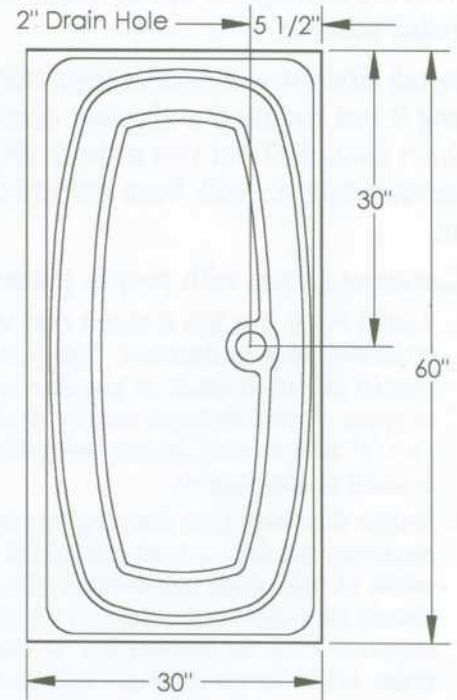

Better Bath COMPONENTS

ISOMETRIC VIEW

TOP VIEW

SIDE VIEW

3060CD

****ALL DIAGRAMS ARE EXAMPLES ONLY****

3060CD

Standard Tub