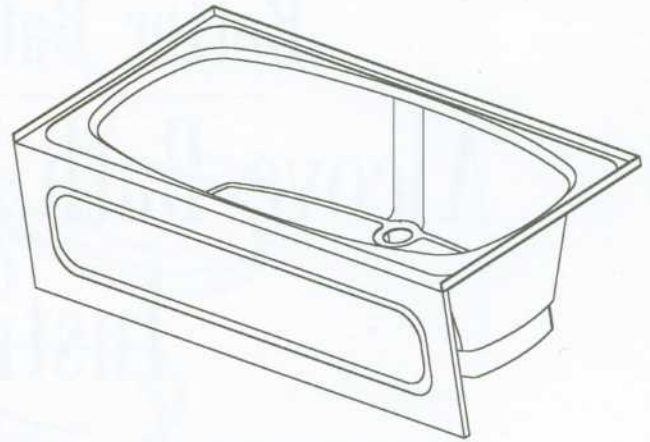

Better Bath COMPONENTS

ISOMETRIC VIEW

TOP VIEW

SIDE VIEW

3060CD

****ALL DIAGRAMS ARE EXAMPLES ONLY****

3060CD

Standard Tub