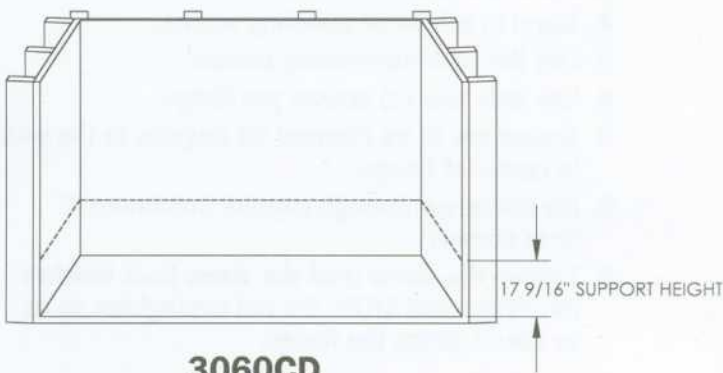

Better Bath COMPONENTS

ISOMETRIC VIEW

TOP VIEW

SIDE VIEW

3060CD

****ALL DIAGRAMS ARE EXAMPLES ONLY****

3060CD

Standard Tub