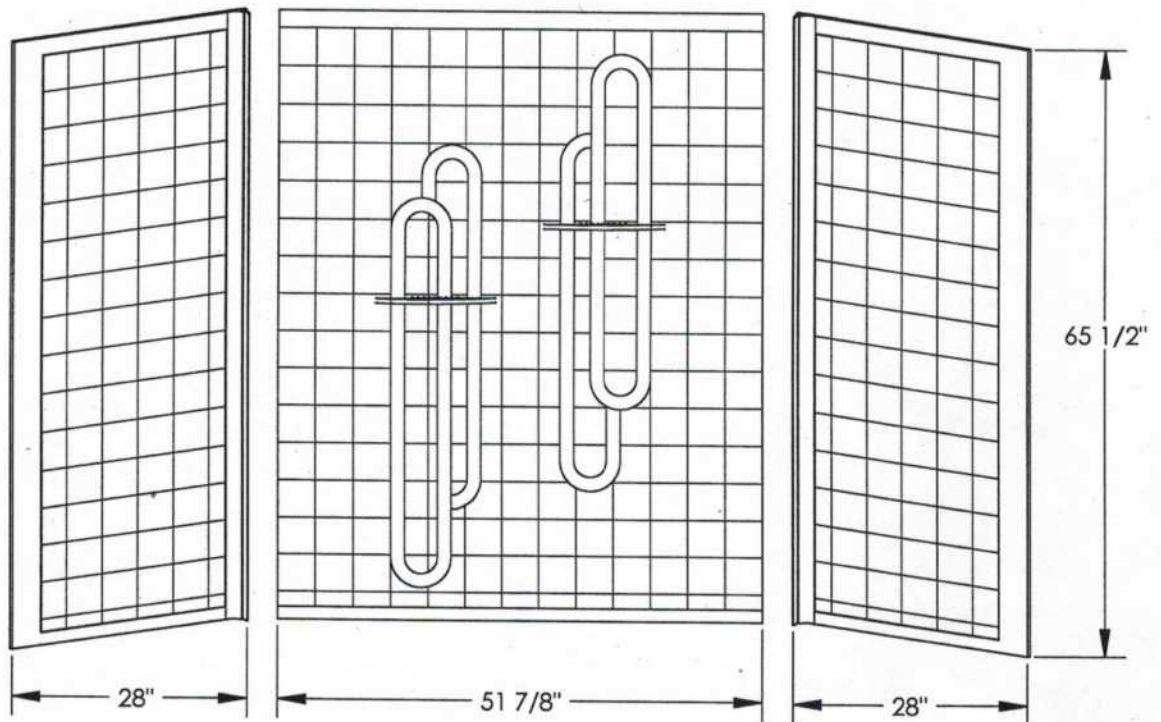

Better Bath  
COMPONENTS

- 1) Surround is for 54"x28" shower pan
- 2) Cleat Stock can be used in alcove corners to prevent corner deflection

**35428 L/R**  
**35428 Back**  
Multi-Piece Surround