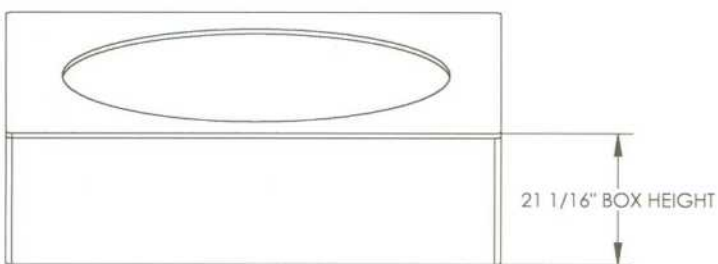

Better Bath COMPONENTS

ISOMETRIC VIEW

- 1) PVC support blocks are permanently attached to the bottom of tub deck

TOP VIEW

SIDE VIEW

4200

ALL DIAGRAMS ARE EXAMPLES ONLY

4200 Island Tub