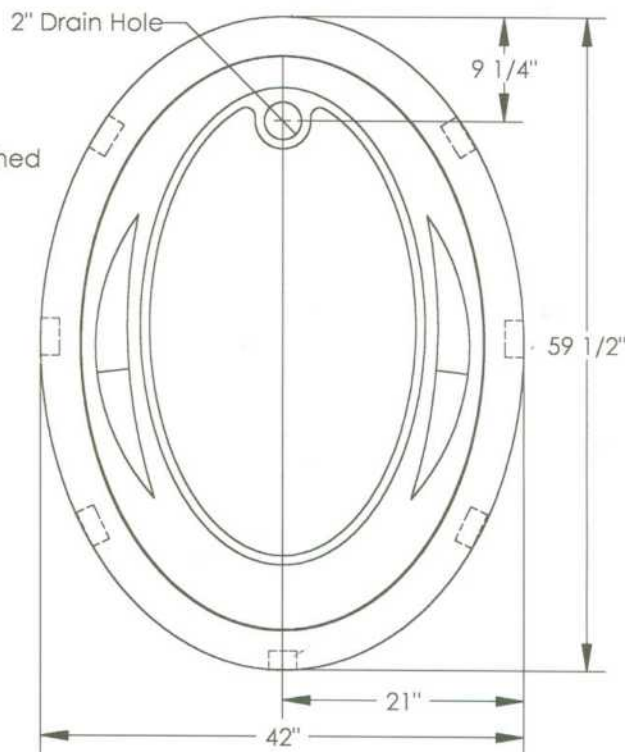

Better Bath COMPONENTS

ISOMETRIC VIEW

- 1) PVC support blocks are permanently attached to the bottom of tub deck

TOP VIEW

SIDE VIEW

4200

ALL DIAGRAMS ARE EXAMPLES ONLY

4200 Island Tub