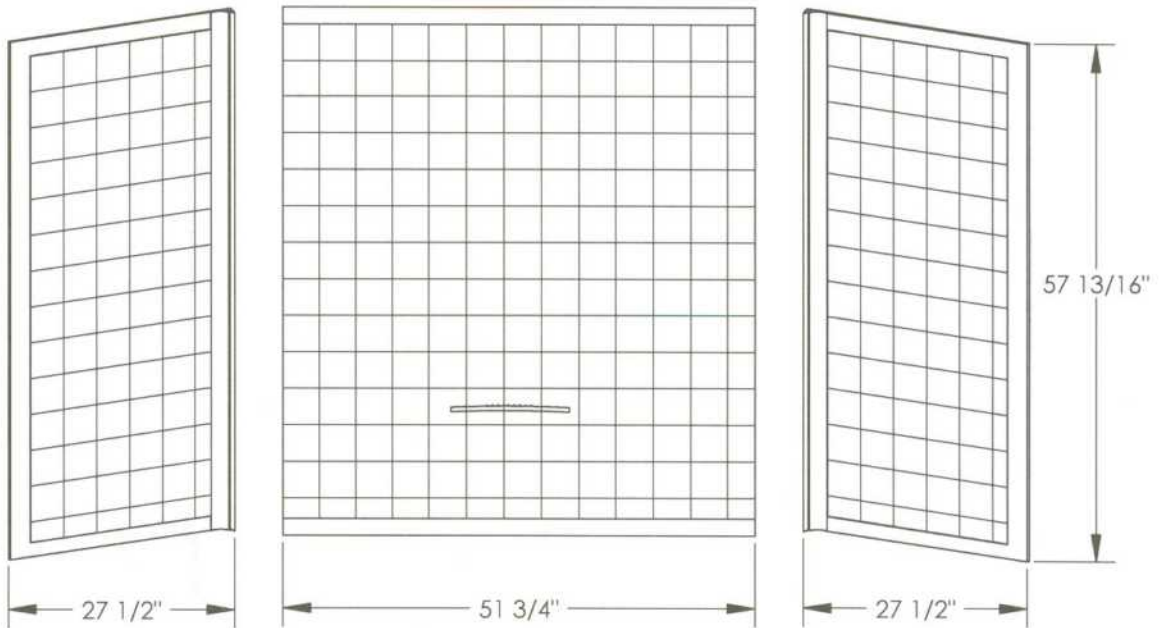

# Better Bath COMPONENTS

- 1) Surround is for 27"x 54" tubs
- 2) Cleat Stock can be used in alcove corners to prevent corner deflection

**327 L/R**  
**354 Back**  
Multi-Piece Surround