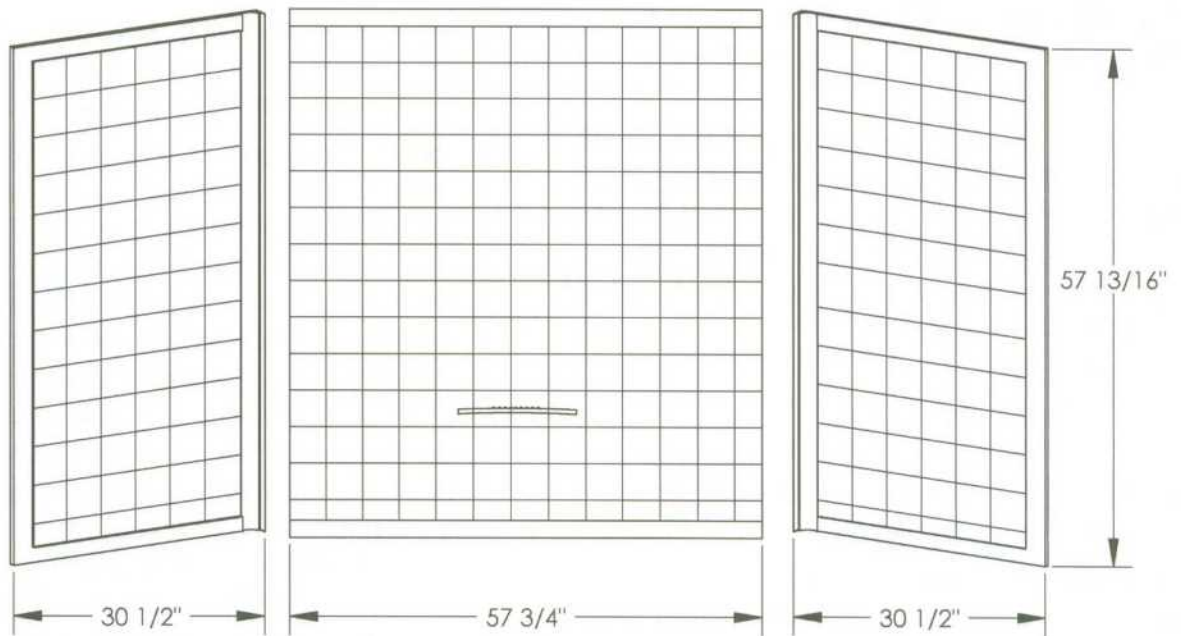

Better Bath
COMPONENTS

- 1) Surround is for 30"x 60" tubs
- 2) Cleat Stock can be used in alcove corners to prevent corner deflection

330 L/R
360 Back
Multi-Piece Surround