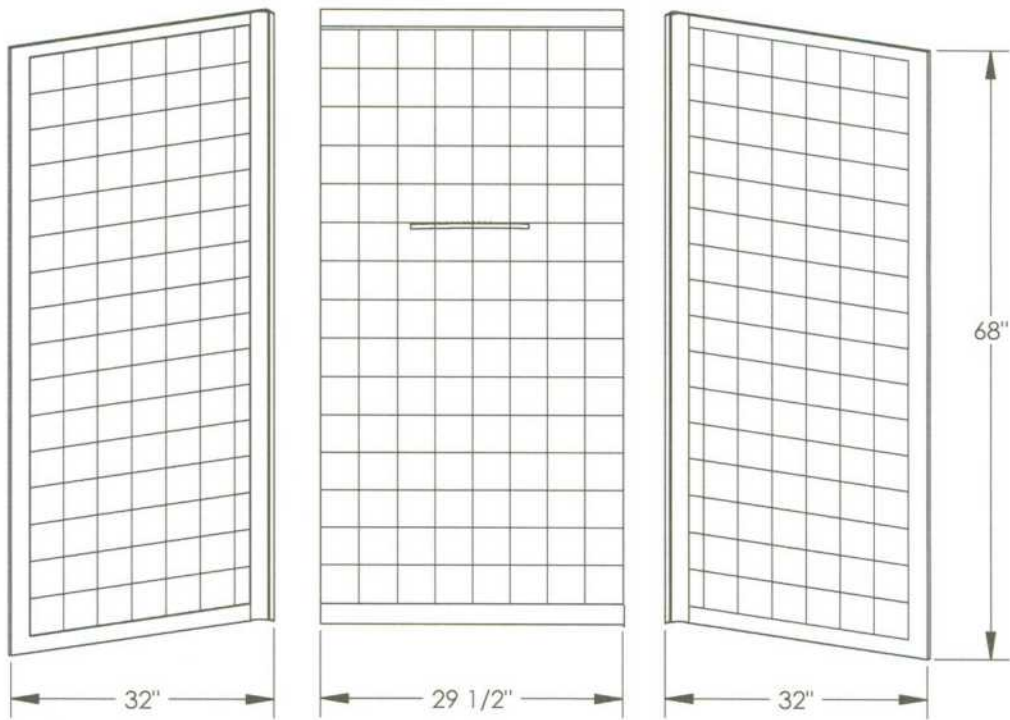

Better Bath COMPONENTS

- 1) Surround is for 32"x32" shower pans
- 2) Cleat Stock can be used in alcove corners to prevent corner deflection

332 L/R **332 Back** Multi-Piece Surround