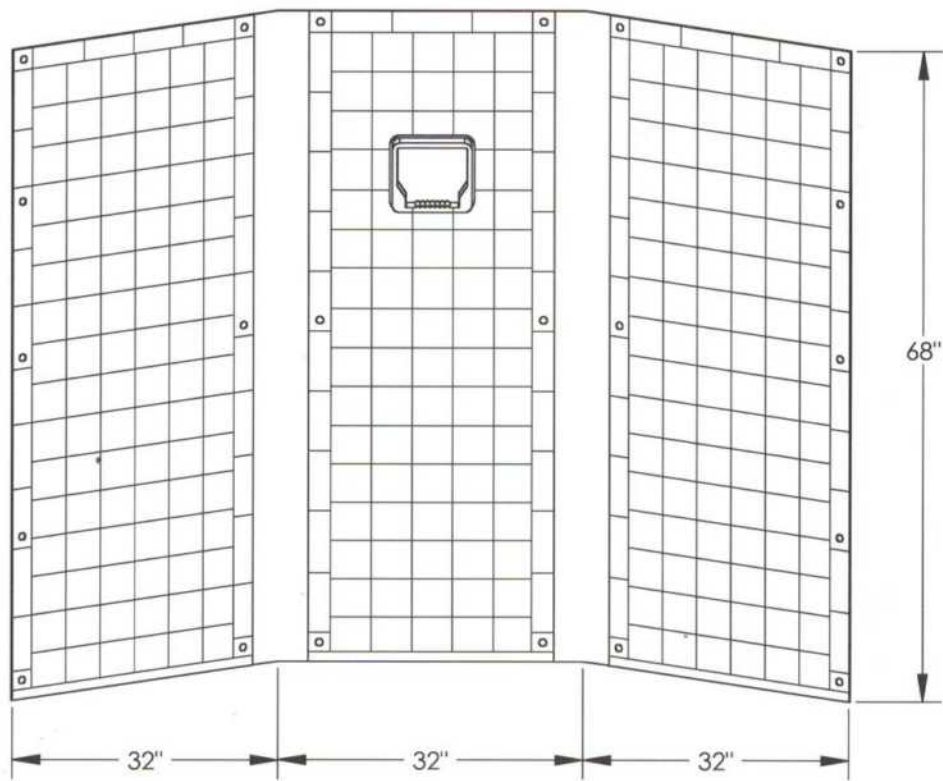

Better Bath
COMPONENTS

1) Surround is for 32"x32" shower pan

UW-3232
One-Piece Surround