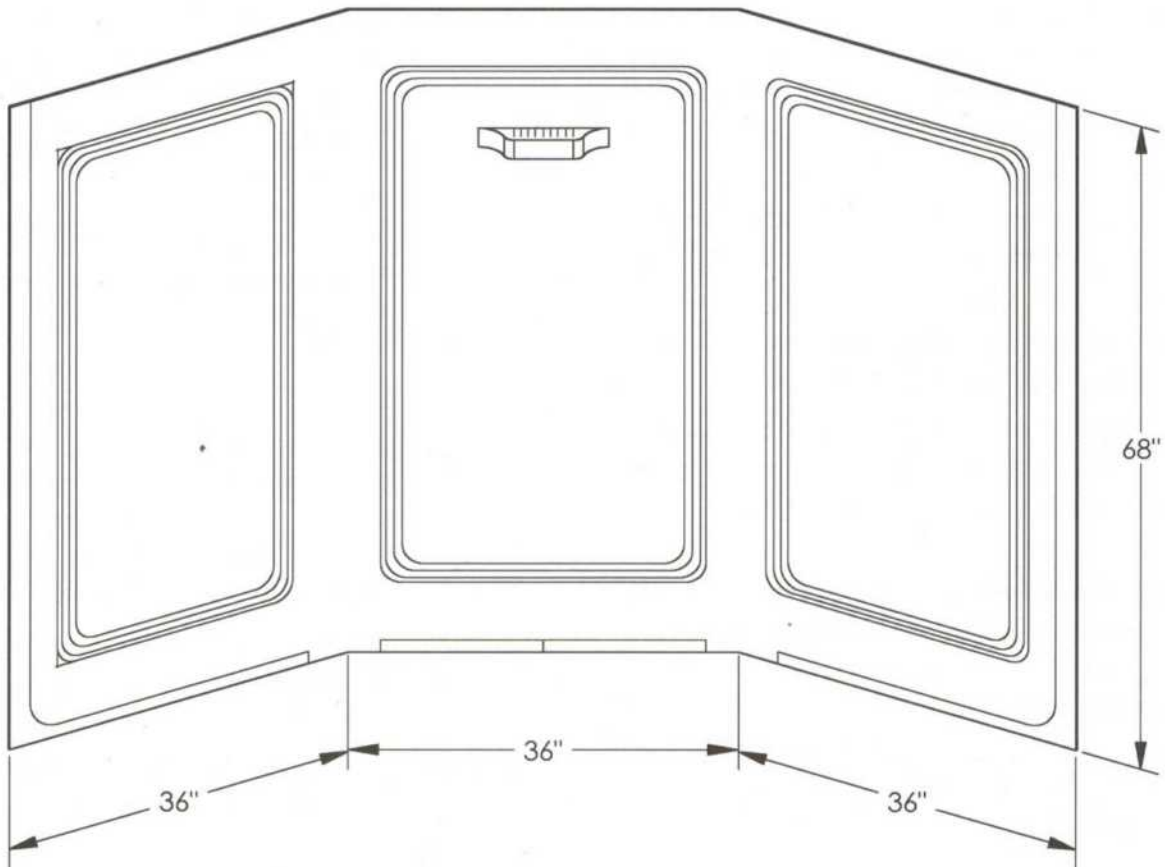

Better Bath
COMPONENTS

1) Surround is for 36"x36" shower pans

PF-3636
One-Piece Wall Surround