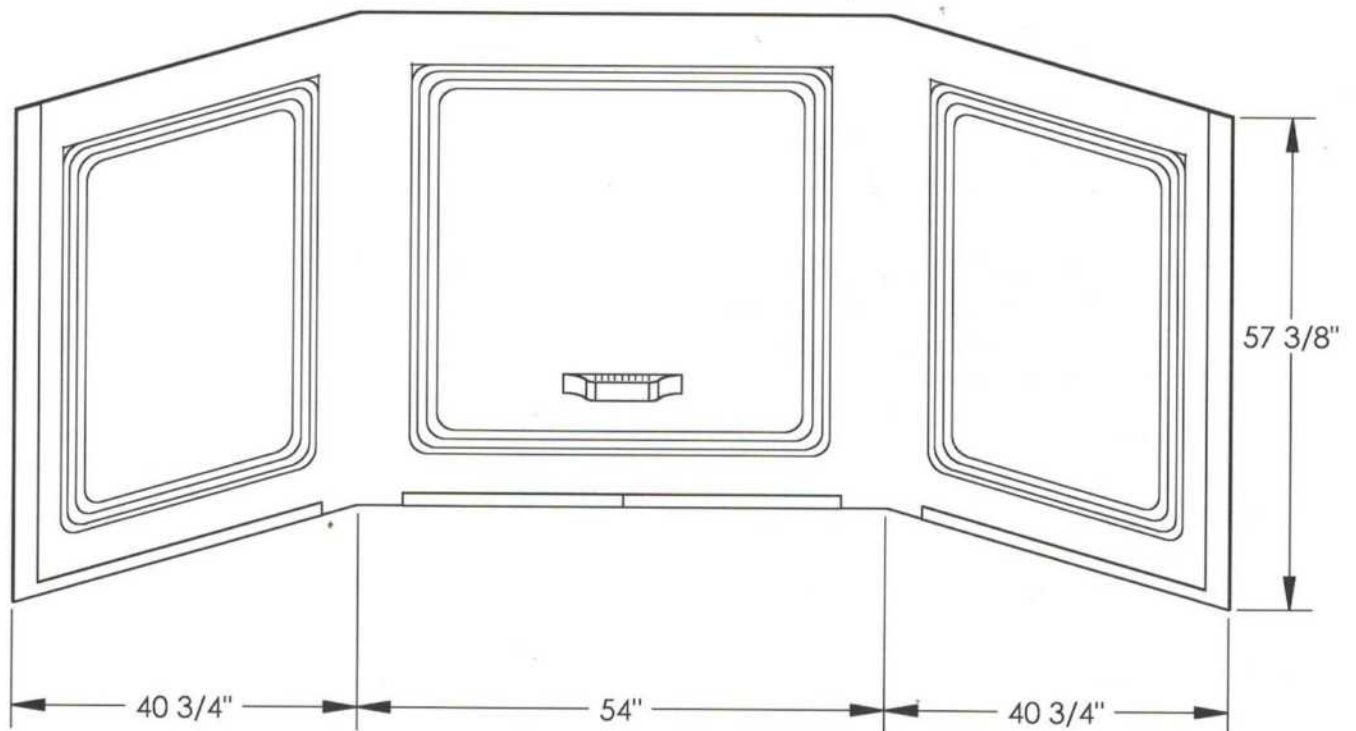

Better Bath
COMPONENTS

1) Surround is for 40"x54" tub

PF-54-GT
One-Piece Surround