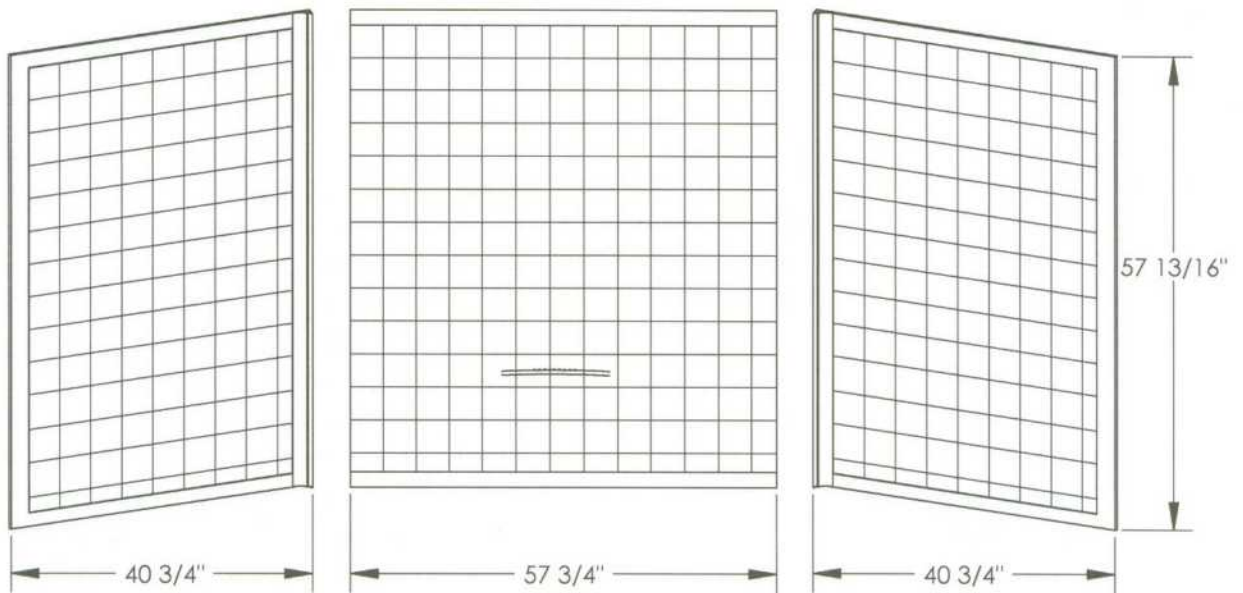

Better Bath COMPONENTS

- 1) Surround is for 40"x60" tubs
- 2) Cleat Stock can be used in alcove corners to prevent corner deflection

340 L/R **360 Back** Multi-Piece Surround