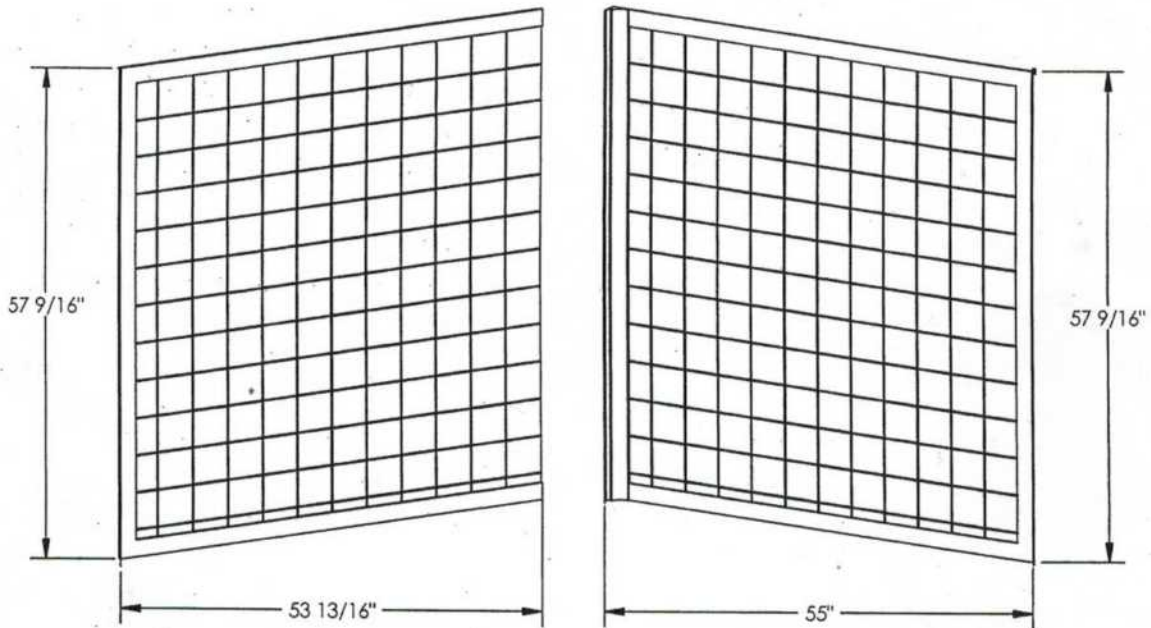

Better Bath COMPONENTS

- 1) Surround is for 54" corner tubs
- 2) Designate 254L or 254R when ordering individual panels.

254 Multi-Piece Surround