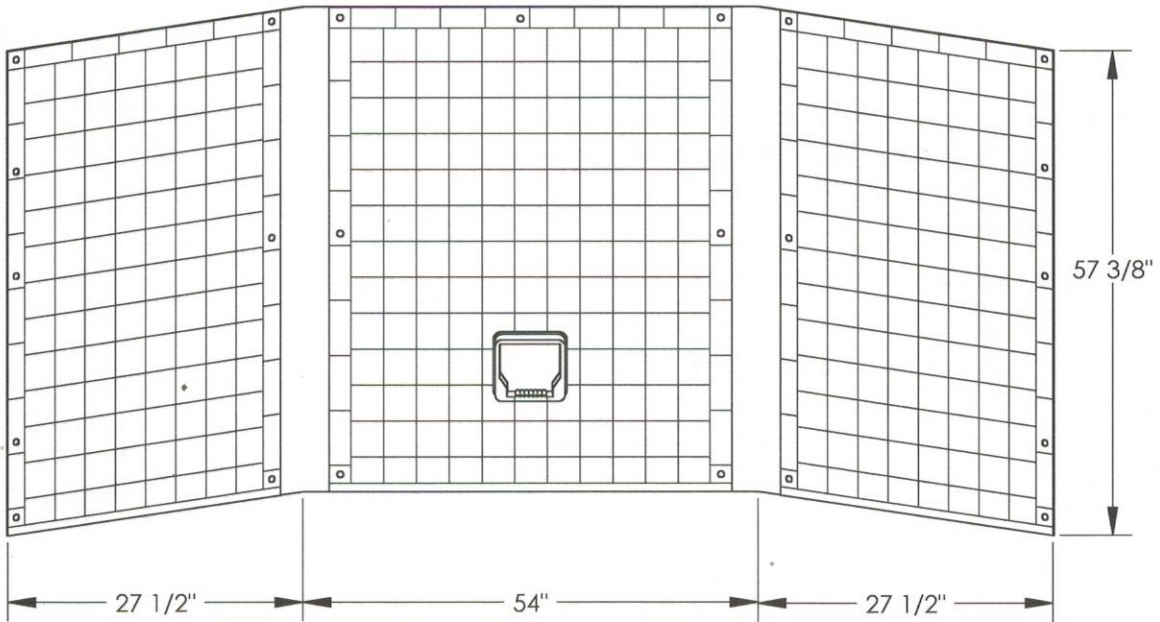

Better Bath COMPONENTS

1) Surround is for 27"x54" tub

UW-27-STD One-Piece Surround