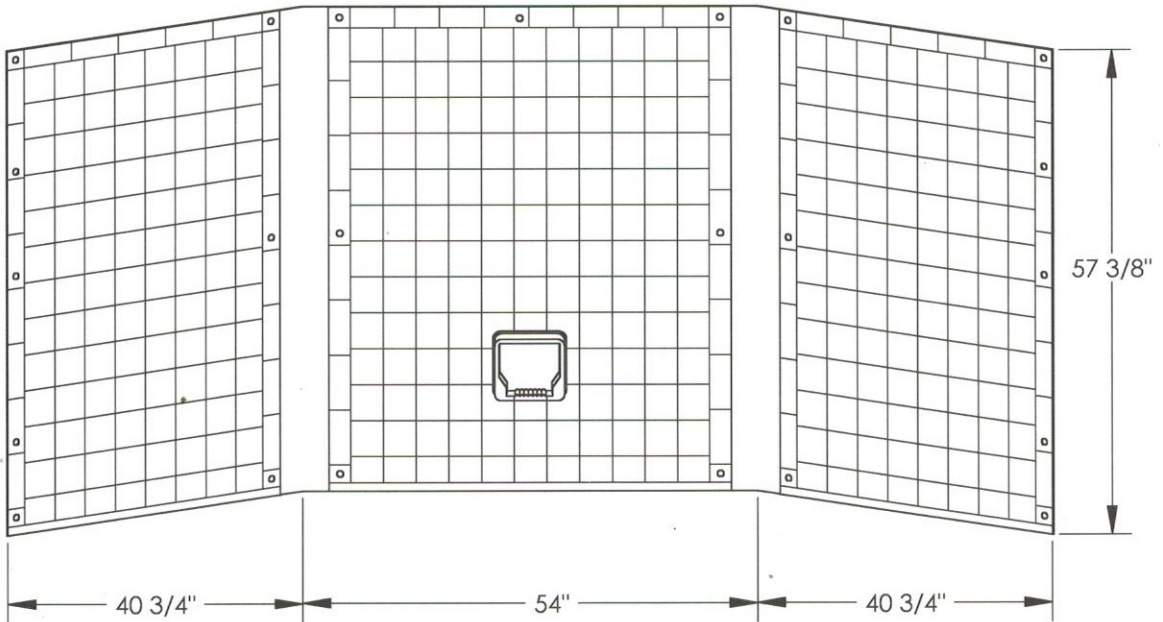

Better Bath COMPONENTS

1) Surround is for all 40"x54" garden tubs

UW-54-GT One-Piece Surround