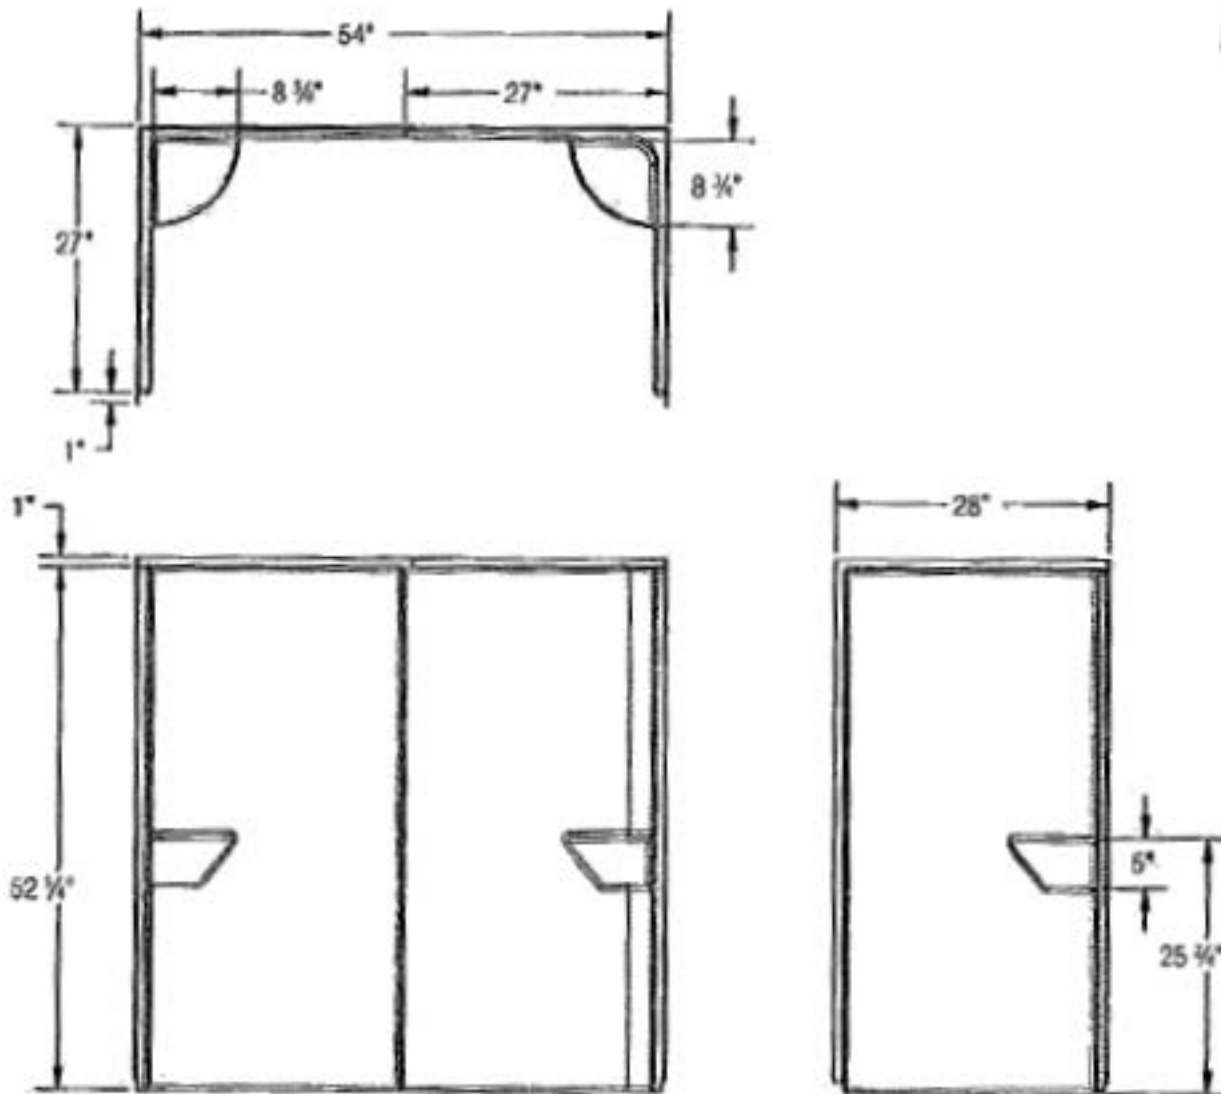

## ZC5427W2P

54 x 28 x 53 1/4 inches

**FEATURES** lbs Dimensional Tolerance ± 1/8". Dimensions needed for site preparation should be measured from the unit.

Model #	Material	Net Wt.	Pkg. Wt.
Wall Set #ZC5427W2P	AcryX™	65	70

**DIMENSIONS** inches

Specifications	Inches
Width: Overall / Net	54
Depth: Overall / Net	28 / 27
Height: Overall / Net	53 1/4 / 52 1/4
Enclosure Opening	60 1/4

**FRAMING DIMENSIONS** inches

Type	D Depth	W Width	H Height
Alcove	28	54 1/4	-