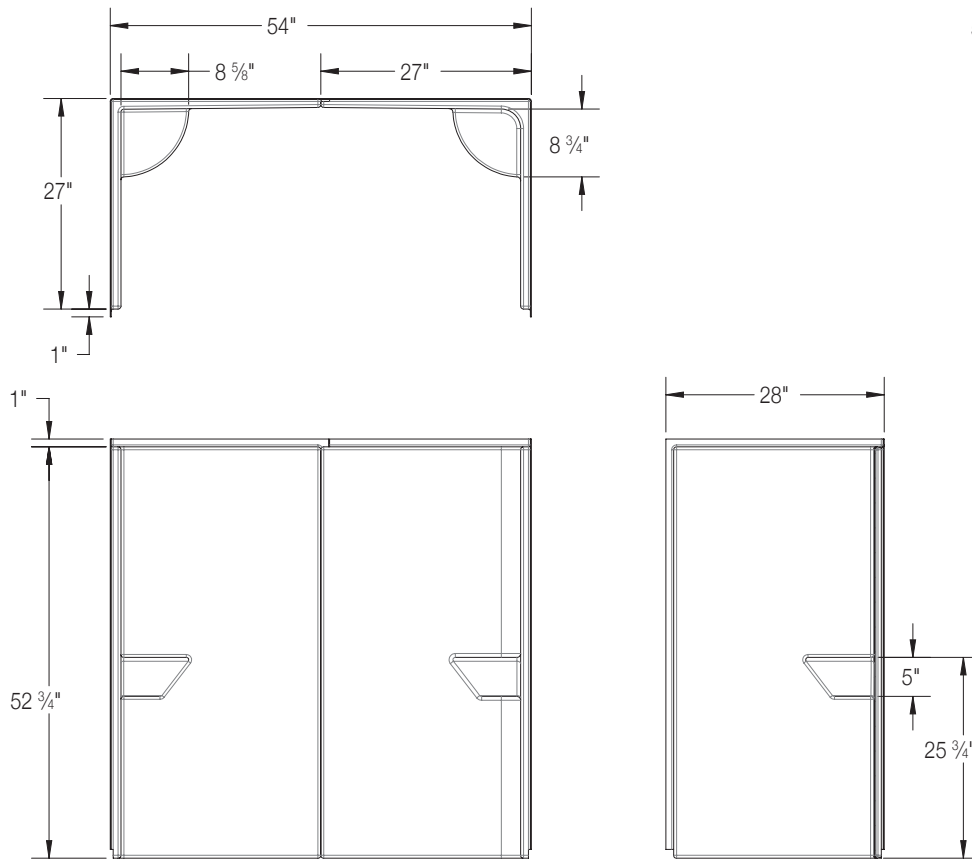

ZC5427W2P

54 x 28 x 53 3/4 inches

FEATURES

- 2-piece wall set
- Smooth wall
- Molded toiletry shelves
- Space-saving design
- AcrylX™ applied acrylic surface
- Lifetime limited warranty

COLOR OPTIONS

Stock

White
Biscuit

MAAX®

ZC5427W2P

54 x 28 x 53 ¾ inches

FEATURES lbs Dimensional Tolerance $\pm \frac{3}{16}$ ". Dimensions needed for site preparation should be measured from the unit.

Model #	Material	Net Wt.	Pkg. Wt.
Wall Set #ZC5427W2P	AcrylX™	65	70

DIMENSIONS inches

Specifications	inches
Width: Overall / Net	54
Depth: Overall / Net	28 / 27
Height: Overall / Net	53 ¾ / 52 ¾
Enclosure Opening	50 ¾

FRAMING DIMENSIONS inches

Type	D Depth	W Width	H Height
Alcove	28	54 ½	—