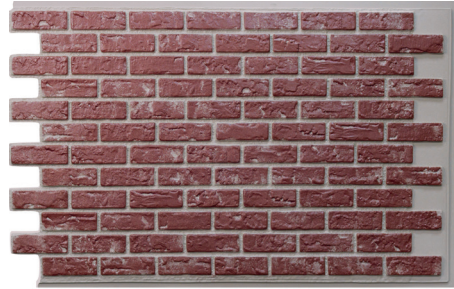

MASON'S BRICK

- Beautifully designed for enduring curb appeal
- Two panel heights available
- Authentic brick look without additional time, labor or cost
- Designed for easy installation
- Choose from two natural looking colors
- Easy to install corner options
- Optional vented panel
- 5-Year limited warranty

www.stylecrestinc.com/masons-collection

MASON'S
BRICK

Brick front trim completes the look.

Panel bricks are pre-trimmed for easy and quick installation

Pre-installed optional vent saves time on the job-site.