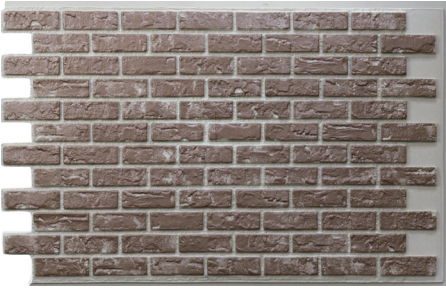

MASON'S BRICK

- Beautifully designed for enduring curb appeal
- Two panel heights available
- Authentic brick look without additional time, labor or cost
- Designed for easy installation
- Choose from two natural looking colors
- Easy to install corner options
- Optional vented panel
- 5-Year limited warranty

www.stylecrestinc.com/masons-collection

MASON'S
BRICK

Brick front trim completes the look.

Panel bricks are pre-trimmed for easy and quick installation

Pre-installed optional vent saves time on the job-site.