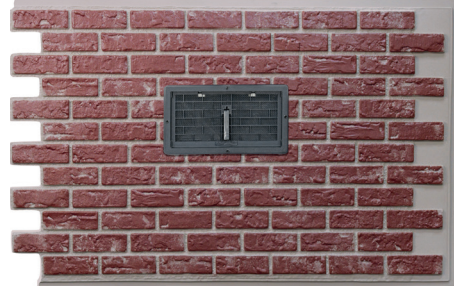

MASON'S BRICK

- Beautifully designed for enduring curb appeal
- Two panel heights available
- Authentic brick look without additional time, labor or cost
- Designed for easy installation
- Choose from two natural looking colors
- Easy to install corner options
- Optional vented panel
- 5-Year limited warranty

www.stylecrestinc.com/masons-collection

MASON'S
BRICK

Brick front trim completes the look.

Panel bricks are pre-trimmed for easy and quick installation

Pre-installed optional vent saves time on the job-site.