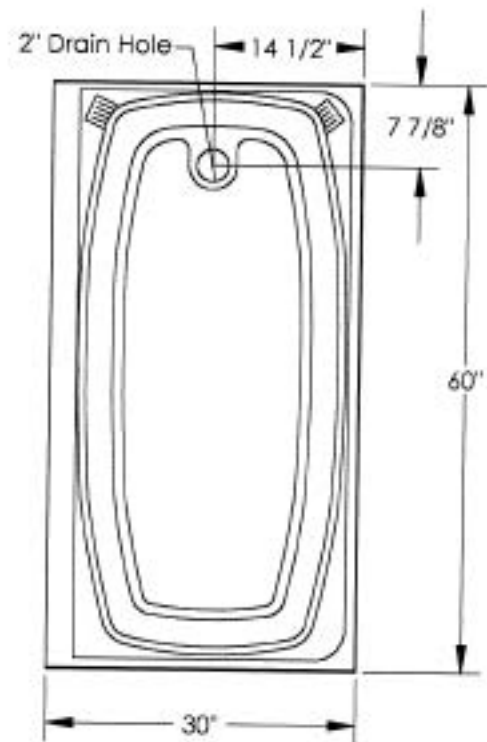

ISOMETRIC VIEW

- 1) Drain location is on left hand or right hand sides - specify when ordering

TOP VIEW

SIDE VIEW

3060A

\*\*ALL DIAGRAMS ARE EXAMPLES ONLY\*\*

# 3060A

## Standard Tub