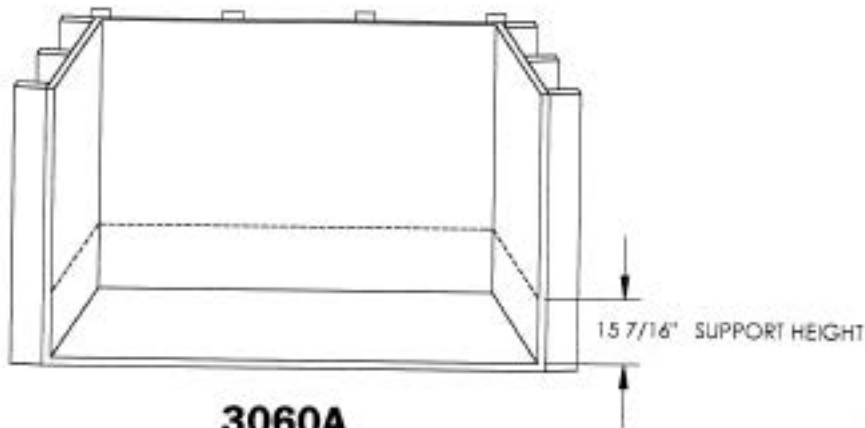

ISOMETRIC VIEW

- 1) Drain location is on left hand or right hand sides - specify when ordering

TOP VIEW

SIDE VIEW

3060A

\*\*ALL DIAGRAMS ARE EXAMPLES ONLY\*\*